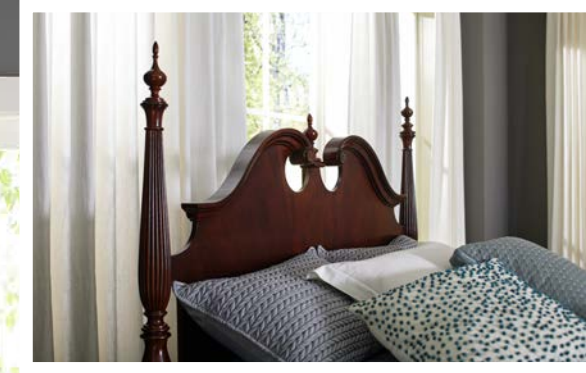

79I-48I BED STEPS

79I-220

79I-480 BED BENCH

OPPOSITE PAGE:  
79I-02I LANDSCAPE MIRROR  
79I-130 TRIPLE DRESSER

79I-386R LOW POSTER KING BED  
79I-420 NIGHTSTAND  
79I-220 DRESSING CHEST  
79I-230 CHEST ON CHEST

79I-386R LOW POSTER KING BED  
(headboard detail)

791-420 NIGHTSTAND

OPPOSITE PAGE:  
791-421 NIGHTSTAND

**791-316R MANSION KING BED**  
(headboard detail)

**791-316R MANSION KING BED**  
**791-228 BACHELOR CHEST**  
**791-022 LANDSCAPE MIRROR**  
**791-160 DOOR TRIPLE DRESSER**